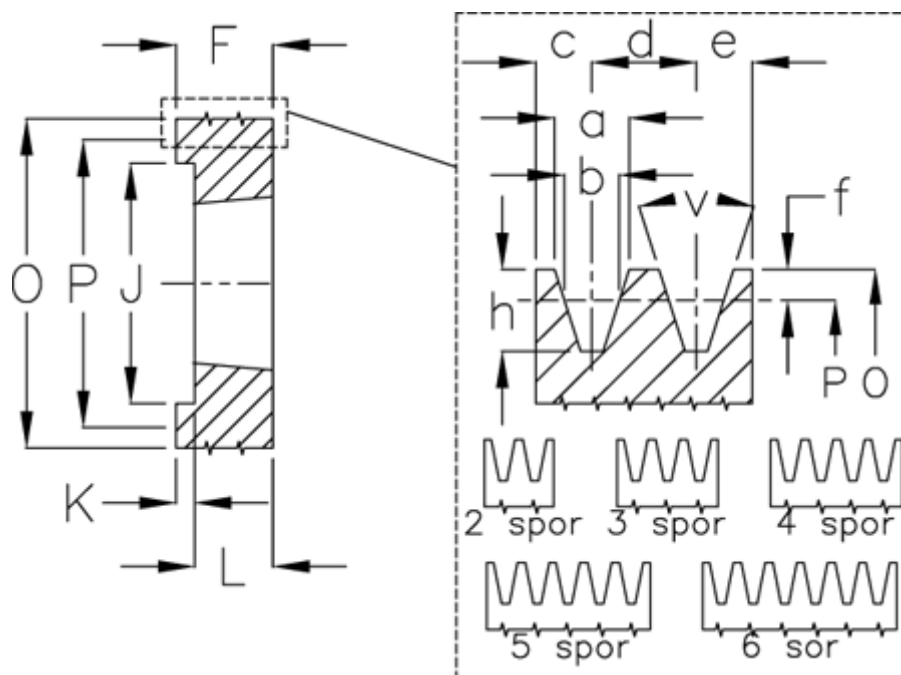

Article number: 604110010606

Description: V-belt pulley SPA 106/6 TL2012

Measures

a	= 12,7	For bush	= 2012	P	= 106
b	= 11	h	= 13,8	Type	= SPA
Bush ζ max	= 50	J	= 72.0	v	= 34 grader
c	= 10	K	= 63		
d	= 15	L	= 32		
e	= 10	m	= -		
f	= 2,8	Number of ribs	= 6		
F	= 95	O	= 111,5		